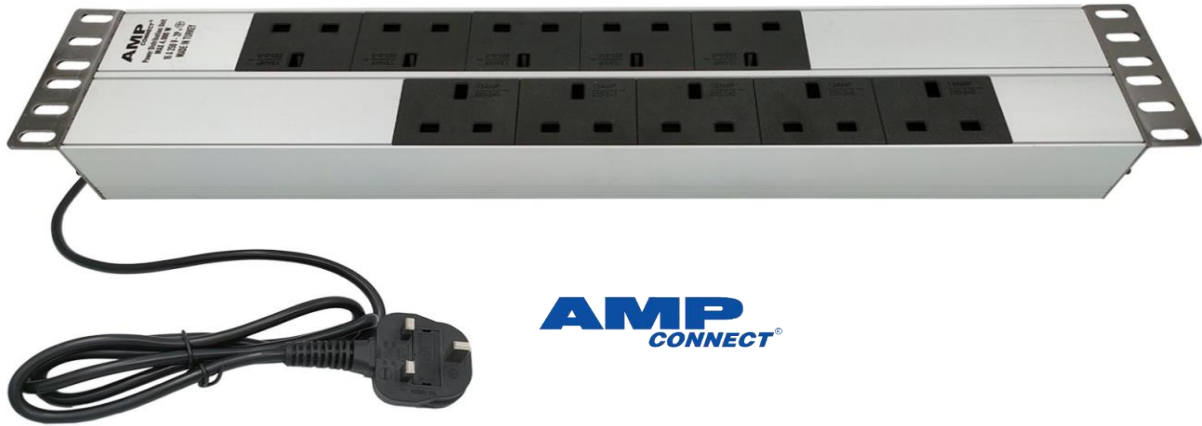

19" 2U 12 WAY UK TYPE SOCKET

3X1,5 mm² NYMHY CABLE, UK PLUG ALUMINIUM PROFILE FRAME POWER DISTRIBUTION UNIT

LH192312130 19" 2U 12 WAY POWER STRIP SPECIFICATION

ELEKTRICAL FEATURES DETAILED DESCRIPTION

SOCKET TYPE	BS 1363-1
SOCKET QUANTITY	12 WAY
PLUG TYPE	13A BS 1363
INNER CIRCUIT CONNECTION	SINGLE
RATING VOLTAGE	250 VAC 50/60 Hz
MAXIMUM POWER	3250 VA
SAFETY AUTHENTICATION	CE SOCKET TSE
INTERIOR WIRING CABLE	1,5 mm ² (16 AWG)
CABLE SPECIFICATION	3x1,5 mm ² NYMHY 1,5MT
U(44.45)mm SIZE	2U
PRODUCT SIZE LXWXH	482,6(19")x88,9x44.4(mm)
MOUNTING LENGTH	465mm
METERIAL	ALUMINIUM PROFILE
COLOUR	GREY
POWER INPUT	LEFT END SIDE
BRACKET INSTALL	DOUBLE SIDED INSTALLATION