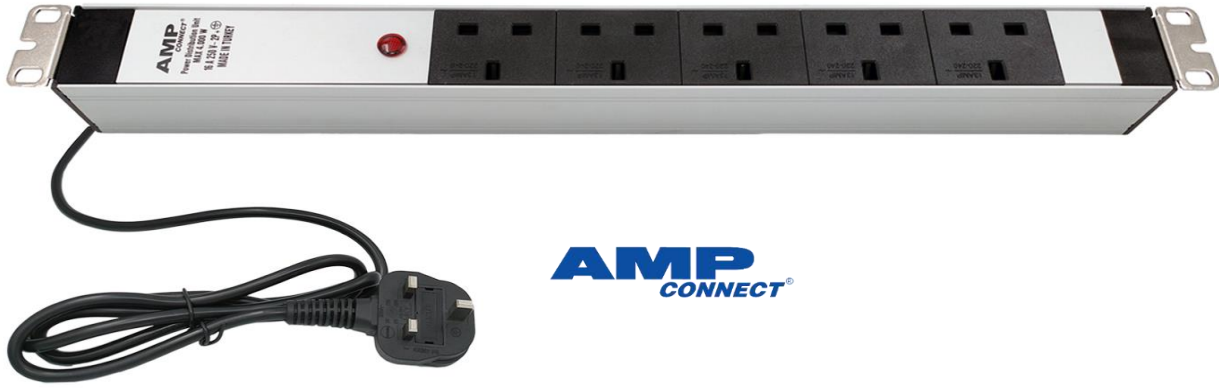

**19" 1U 5 WAY UK TYPE SOCKET WITH POWER INDICATOR LIGHT**

**3X1,5 mm<sup>2</sup> NYMHY CABLE, UK PLUG ALUMINIUM PROFILE FRAME POWER DISTRIBUTION UNIT**

**LH191305130 19" 1U 5 WAY POWER STRIP SPECIFICATION**

**ELEKTRICAL FEATURES DETAILED DESCRIPTION**

<b>SOCKET TYPE</b>	BS 1363-1
<b>SOCKET QUANTITY</b>	5 WAY
<b>PLUG TYPE</b>	13A BS 1363
<b>INNER CIRCUIT CONNECTION</b>	SINGLE
<b>RATING VOLTAGE</b>	250 VAC 50/60 Hz
<b>MAXIMUM POWER</b>	3250 VA
<b>SAFETY AUTHENTICATION</b>	CE SOCKET TSE
<b>PROTECTION</b>	POWER INDICATOR LIGHT
<b>INTERIOR WIRING CABLE</b>	1,5 mm <sup>2</sup> (16 AWG)
<b>CABLE SPECIFICATION</b>	3x1,5 mm <sup>2</sup> NYMHY 1,5MT
<b>U(44.45)mm SIZE</b>	1U
<b>PRODUCT SIZE LXWXH</b>	482,6(19")x44,4x44.4(mm)
<b>MOUNTING LENGTH</b>	465mm
<b>METERIAL</b>	ALUMINIUM PROFILE
<b>COLOUR</b>	GREY
<b>POWER INPUT</b>	LEFT END SIDE
<b>BRACKET INSTALL</b>	DOUBLE SIDED INSTALLATION