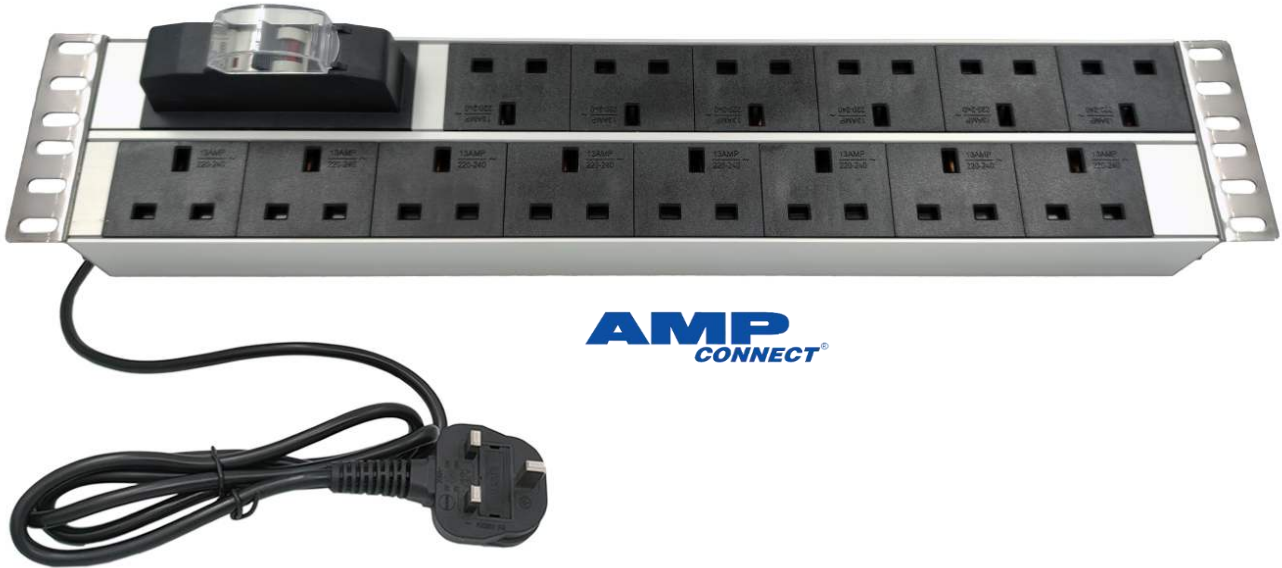

19" 2U 14 WAY UK TYPE SOCKET

3X1,5 mm² NYMHY CABLE, UK PLUG ALUMINIUM PROFILE FRAME POWER DISTRIBUTION UNIT

IH192314132 19" 2U 14 WAY POWER STRIP SPECIFICATION

ELEKTRICAL FEATURES DETAILED DESCRIPTION

SOCKET TYPE	BS 1363-1
SOCKET QUANTITY	14 WAY
PLUG TYPE	13A BS 1363
INNER CIRCUIT CONNECTION	SINGLE
RATING VOLTAGE	250 VAC 50/60 Hz
MAXIMUM POWER	3250 VA
SAFETY AUTHENTICATION	CE SOCKET TSE
INTERIOR WIRING CABLE	1,5 mm ² (16 AWG)
CABLE SPECIFICATION	3x1,5 mm ² NYMHY 1,5MT
U(44.45)mm SIZE	2U
PRODUCT SIZE LXWXH	482,6(19")x88,9x44.4(mm)
MOUNTING LENGTH	465mm
METERIAL	ALUMINIUM PROFILE
COLOUR	GREY
POWER INPUT	LEFT END SIDE
BRACKET INSTALL	DOUBLE SIDED INSTALLATION